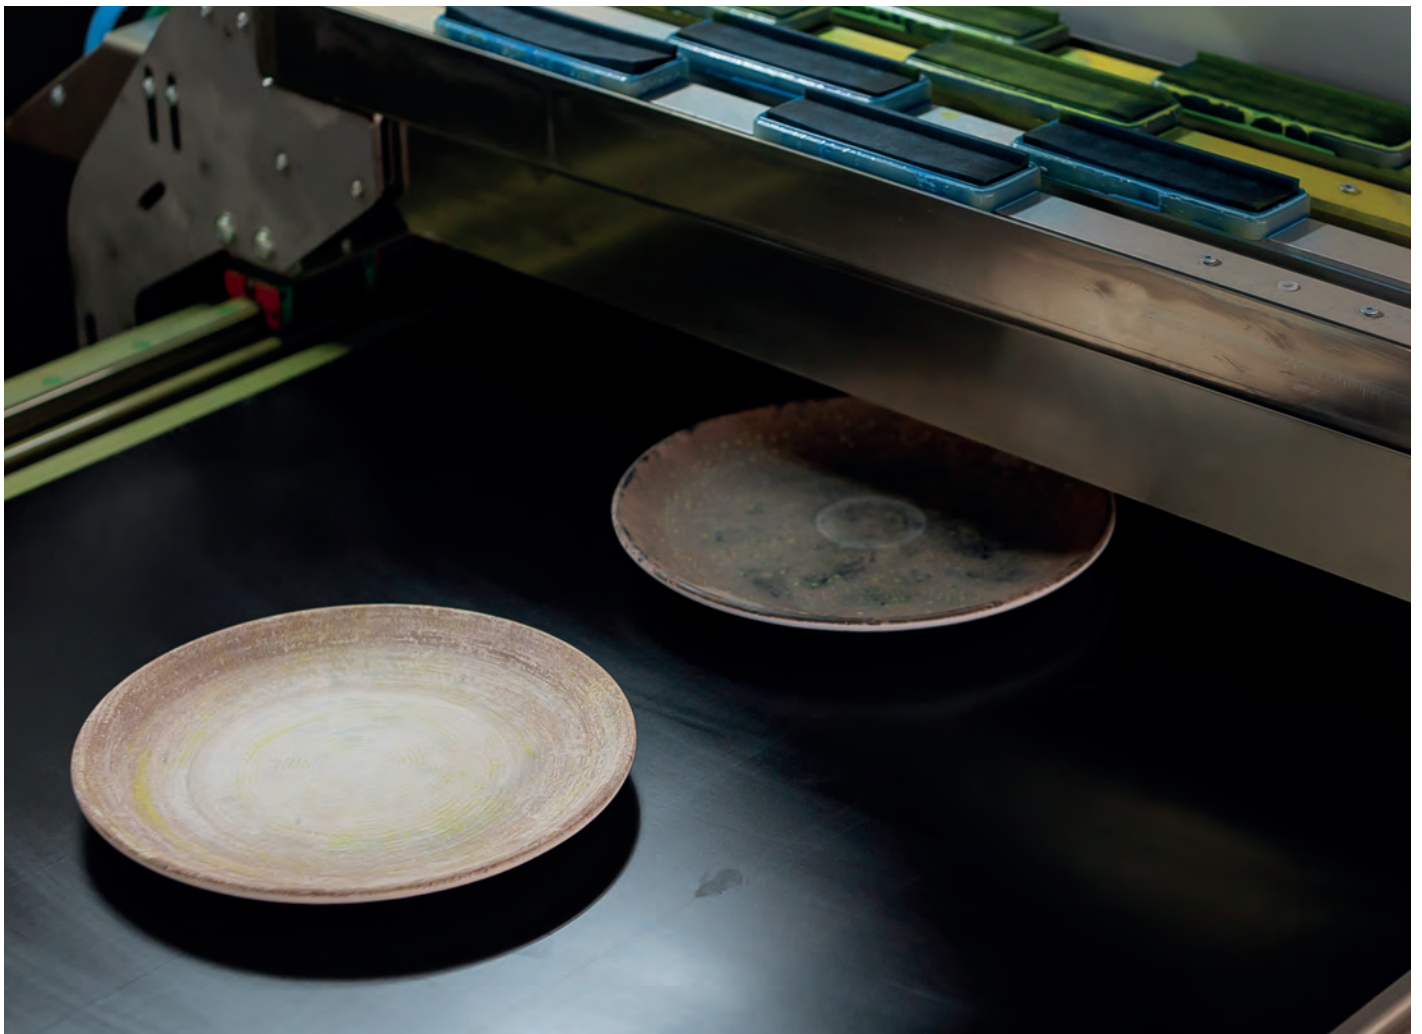

6 pcs 
12 pcs 
24 pcs 

bonna

Always For The Best; Envisio

It is now possible to create personalized designs for your choice of tableware, answering the needs of different cuisines and presentation perspectives with Bonna Envisio. Compared to hand decoration, this faster application technique also provides unlimited color, pattern and texture options to create your individual touch in presentations.