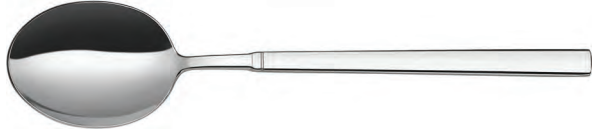

Yemek Kaşığı
Table Spoon

1335GRCO1 12

1435GRCO1 12

1535GRCO1 12